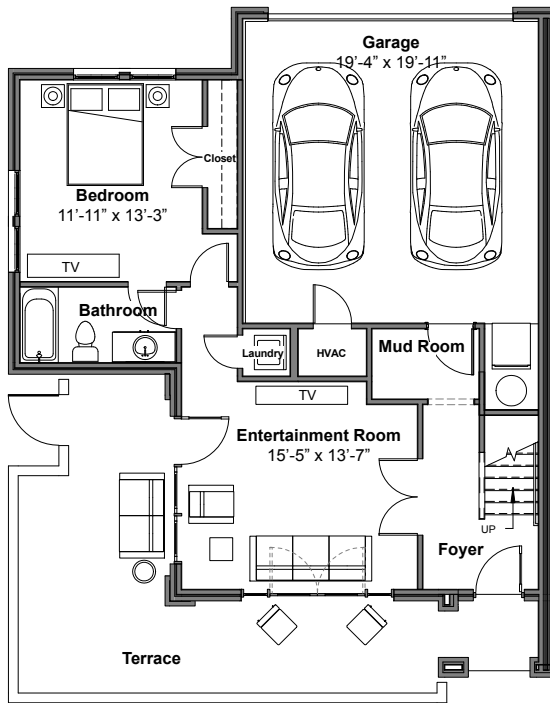

## The Summit Floorplan

4 Bedrooms | 3.5 Bathrooms | 2,640 SF

First Floor

Main Level

Third Floor