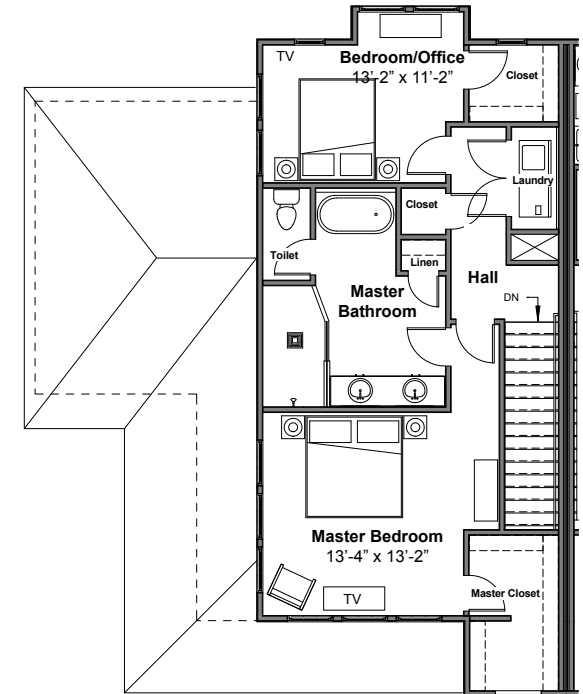

## The Summit Floorplan

4 Bedrooms | 3.5 Bathrooms | 2,640 SF

First Floor

Main Level

Third Floor