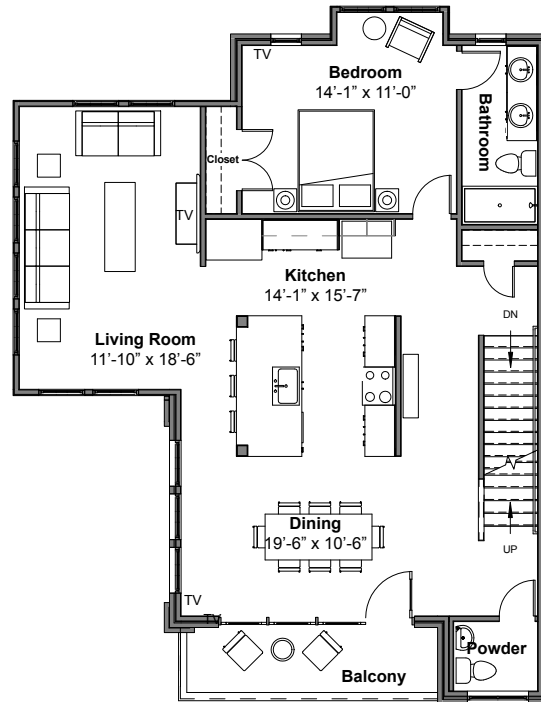

## The Summit Floorplan

4 Bedrooms | 3.5 Bathrooms | 2,640 SF

First Floor

Main Level

Third Floor